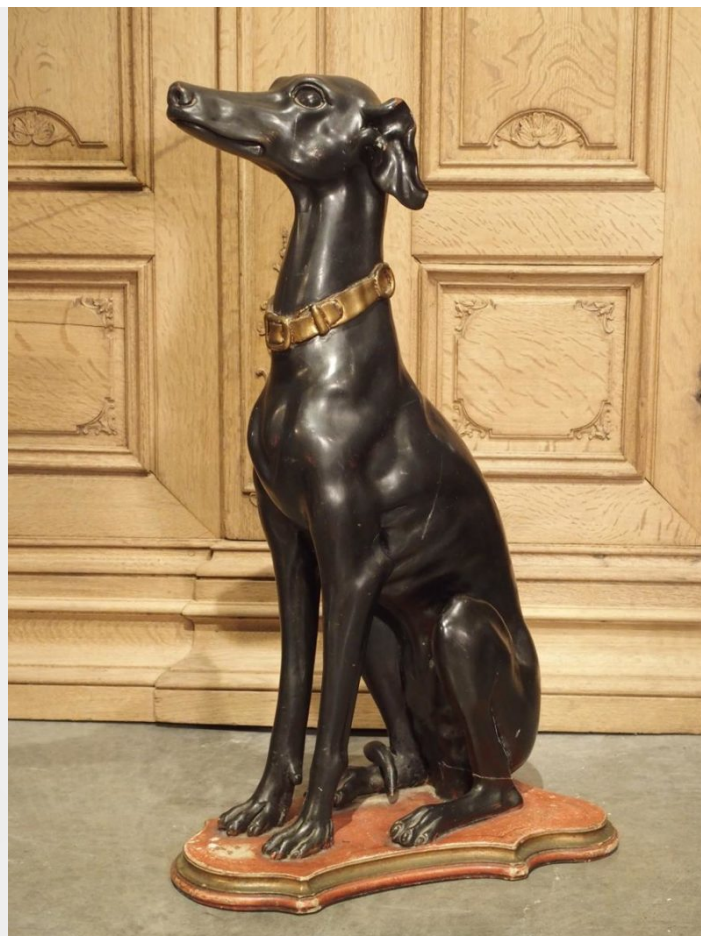

## EARLY 1900'S ITALIAN CARVED AND PAINTED GREYHOUND STATUE

**\$2,960.00**

SKU: 920-9 | Stock: N/A | Categories: [Accessories & Miscellaneous](#) |

**Country Of Origin**

Italy

**Age**

Early 1900's

**Dimensions**

H - 30 3/4, W - 12 1/2, D - 18

Carved and painted in Italy in the early 1900's, this statue of an Italian greyhound is a must have for any dog lover. The Italian greyhound is known for being a playful, affectionate, and alert dog. Here, we see the dog sitting attentively, as if waiting for a command from its owner.

Our black greyhound is sitting on a shaped wooden base with a stepped in molding that has been painted red and gold

musculature and skeleton in the dog. The tail is shown wrapped around the back right paw.

This antique carved and painted Italian greyhound can be placed as a decorative accessory in just about any room of the house.

CONDITION: Wear commensurate to age. Minor rubs, nicks, and losses to paint. There is a small age separation on the left hindleg.