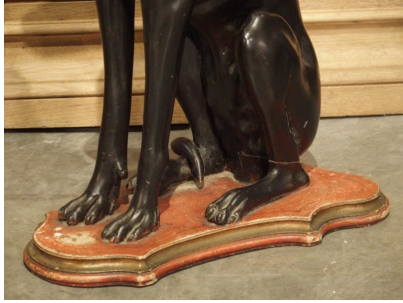

MORE IMAGES

LE LOUVRE
FRENCH ANTIQUES