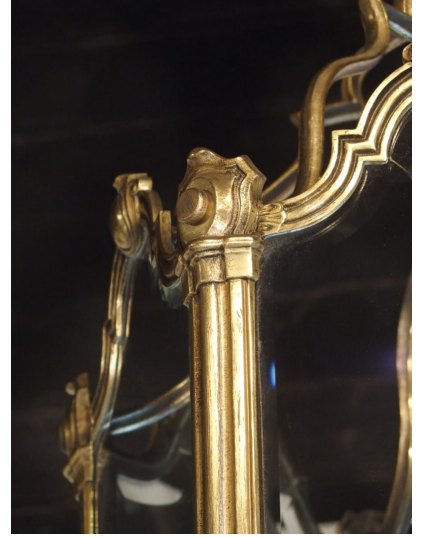

MORE IMAGES

LE LOUVRE FRENCH ANTIQUES